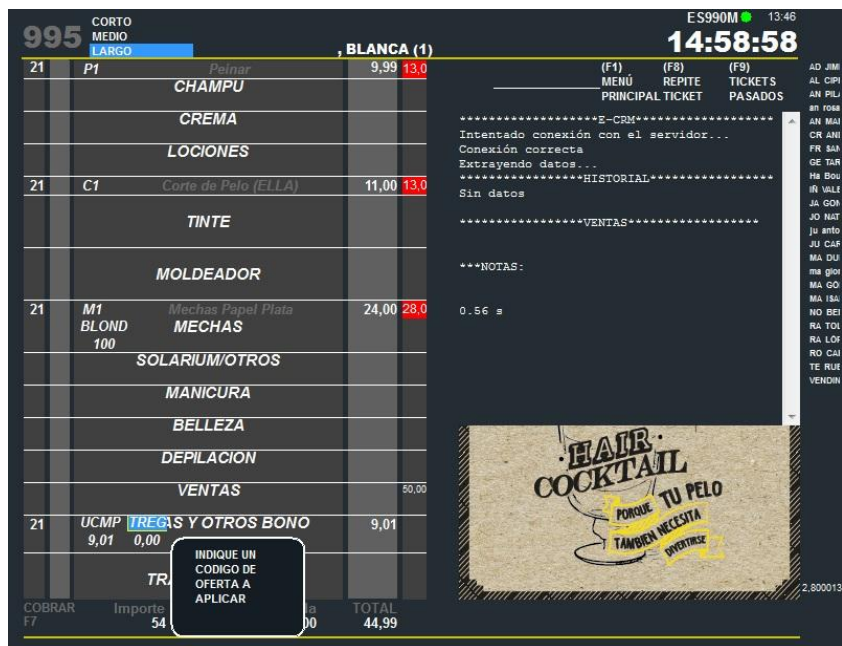

OPERATIVA TALONARIO

1. Indica los servicios que se va a realizar el cliente con la promo correspondiente.
2. Para aplicar la oferta escribe el código del descuento (los tienes disponibles al comienzo del documento):

The screenshot displays a POS terminal interface. At the top left, it shows '995' and 'CORTO MEDIO LARGO'. The top right corner displays 'ES990M 13:46' and '14:58:58'. The main area is a receipt for 'BLANCA (1)' with a total of 44,99. The receipt lists several items with their prices and discounts:

At the bottom, there is a 'COBRAR' button and a 'TOTAL' of 44,99. A small window on the right side of the screen displays a promotional offer for 'HAIR COCKTAIL' with the text 'PORQUE TU PELO TAMBIEN NECESITA DEVERTIRSE'. A tooltip over the 'VENTAS' item reads 'INDIQUE UN CODIGO DE OFERTA A APLICAR'.