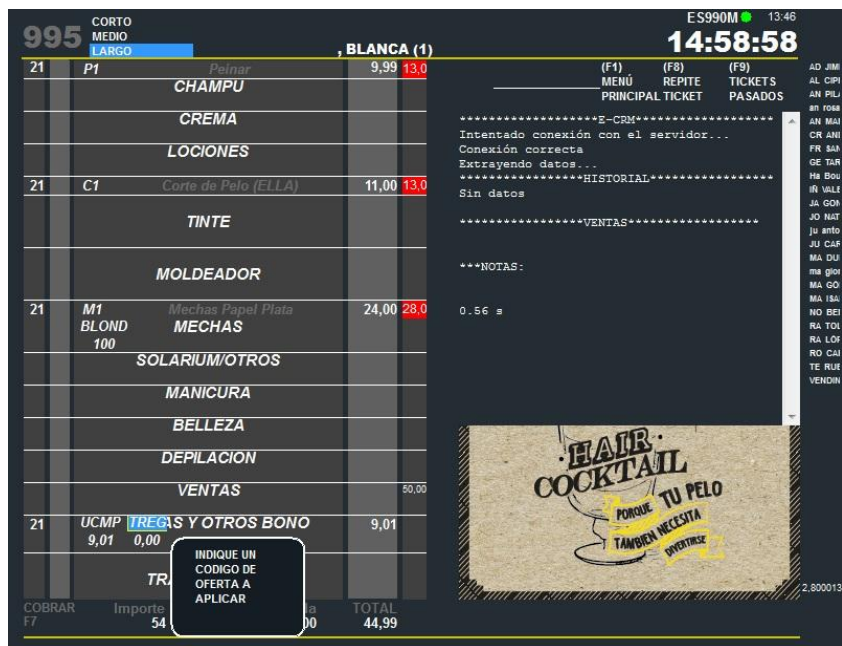

1. Introduce el código del cupón URBANCHECK para su validación en el sistema:

Indique el código de tarjeta regalo

ACEPTAR

CANCELAR

1. Si el cupón es correcto el importe final será igual a 0€ más los tratamientos, servicios o productos extras.

SALONES ADHERIDOS A LA PROMOCIÓN

ID	Salon	Direccion	CP	Poblacion	Provincia	Telefono
ES005J	5	CL. PIO BAROJA, 7	28009	MADRID	MADRID	915733071
ES008E	8	CL. MADERA, 7	28004	MADRID	MADRID	915325150
ES009J	9	CL. REINA VICTORIA, 13	28003	MADRID	MADRID	915545050